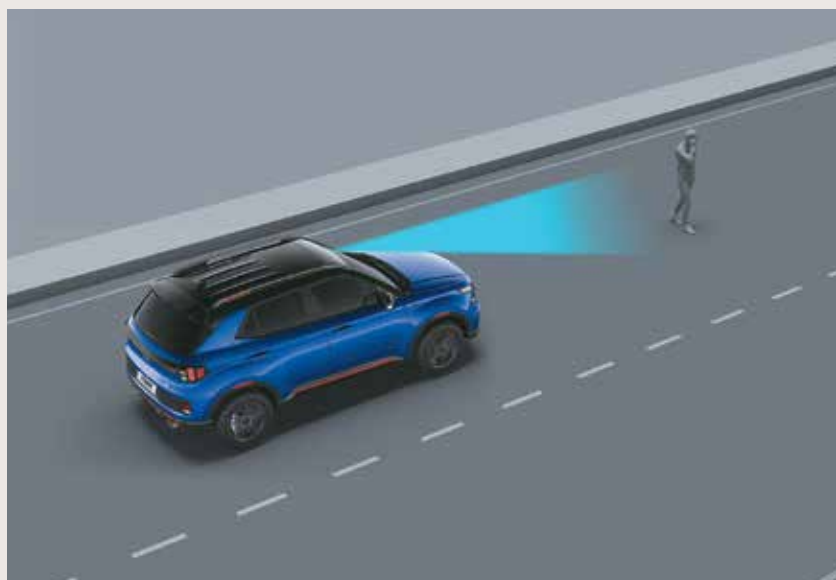

Forward Collision - Avoidance Assist - Pedestrian (FCA-Ped)