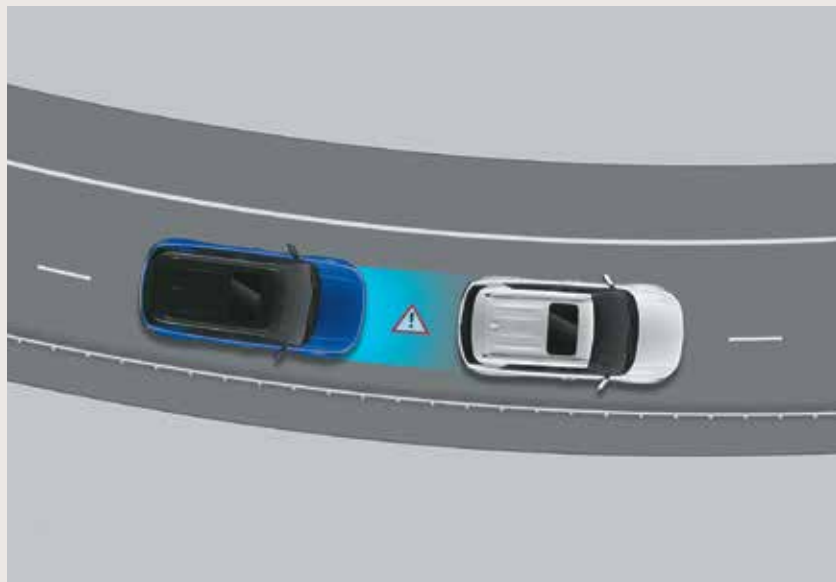

Leather[^] seats with N logo

Exciting red ambient lighting

Sporty metal pedals

Voice enabled smart electric sunroof

3-spoke leather[^] steering wheel with N logo

Digital cluster with colour TFT MID

Other features – Dark metal finish inside door handles | Power driver seat – 4 way
 Fully automatic temperature control with digital display | Glovebox cooling | 60:40 Split rear seat

[^]Leatherette

Hyundai SmartSense

Level 1 ADAS.

Advanced Driver Assistance System (ADAS) uses automated sensing technology to detect obstacles on the road & respond with countermeasures for impact avoidance. Thus offering comprehensive protection on the road. The Hyundai VENUE N Line comes with cutting-edge autonomous level 1 ADAS system for a smart & intuitive driving experience.