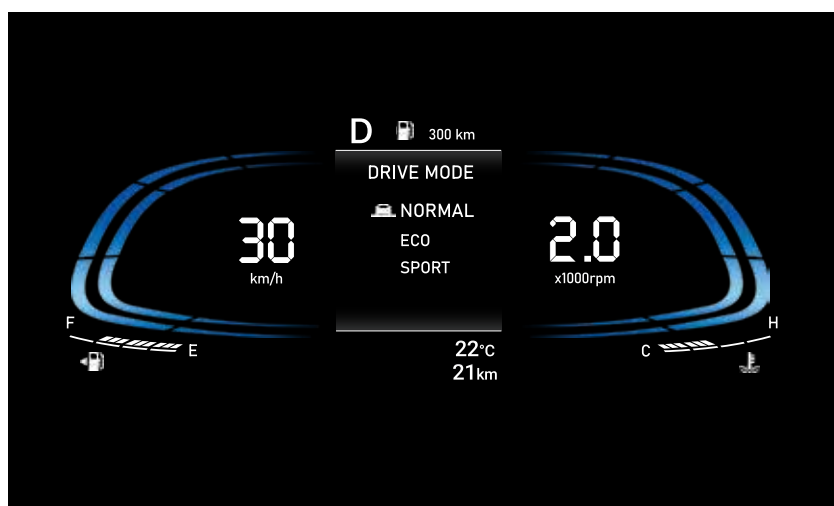

Adding power to play.

The enhanced ride and handling, and distinct roar of the Hyundai VENUE N Line powered by a 1.0 I turbo engine is ought to give you an exhilarating driving experience.

Drive mode select:

Normal