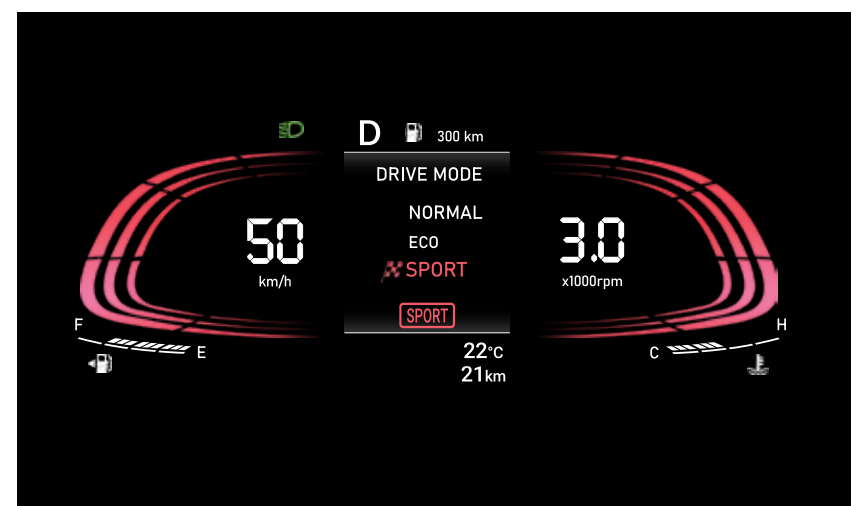

Adding power to play.

The enhanced ride and handling, and distinct roar of the Hyundai VENUE N Line powered by a 1.0 I turbo engine is ought to give you an exhilarating driving experience.

Drive mode select:

Sport