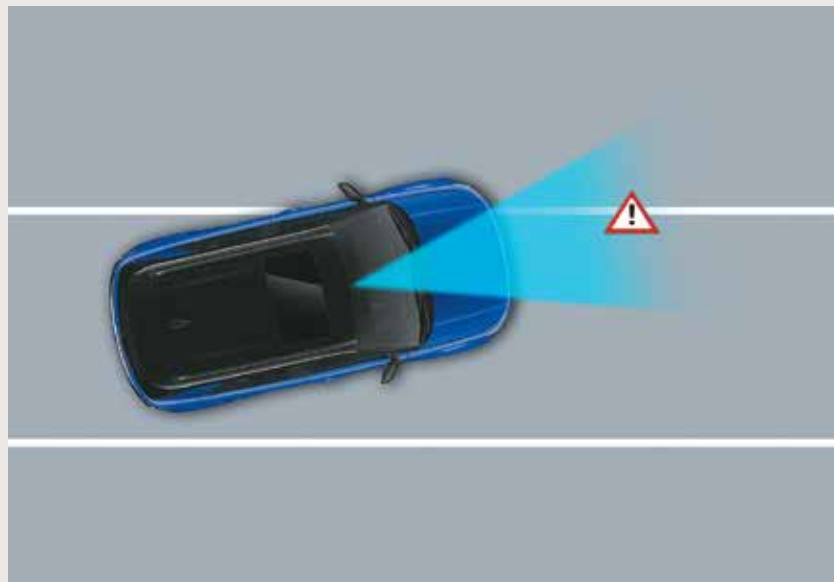

Lane Departure Warning (LDW)