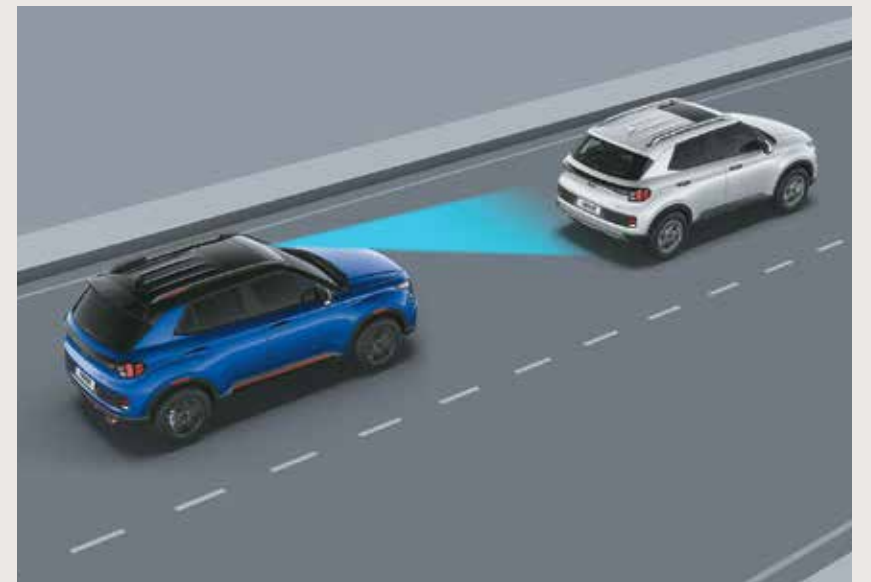

Forward Collision - Avoidance Assist - Car (FCA-Car) & Forward Collision Warning (FCW)