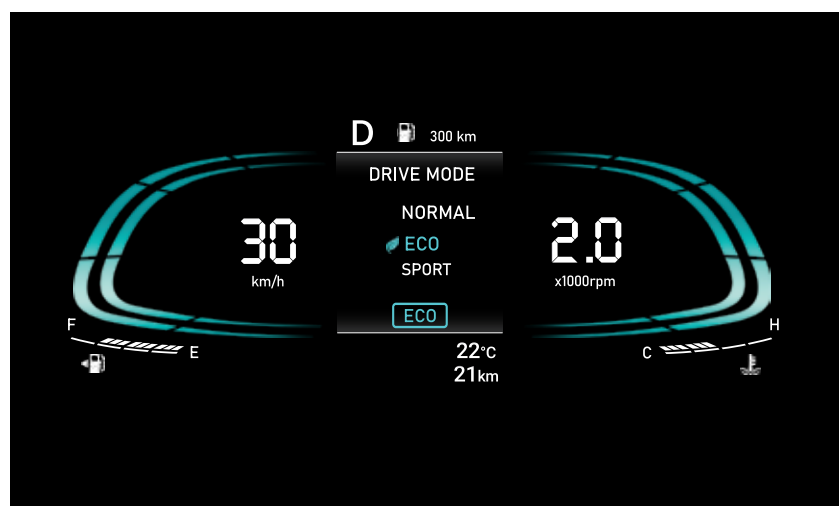

Adding power to play.

The enhanced ride and handling, and distinct roar of the Hyundai VENUE N Line powered by a 1.0 I turbo engine is ought to give you an exhilarating driving experience.

Drive mode select:

Eco